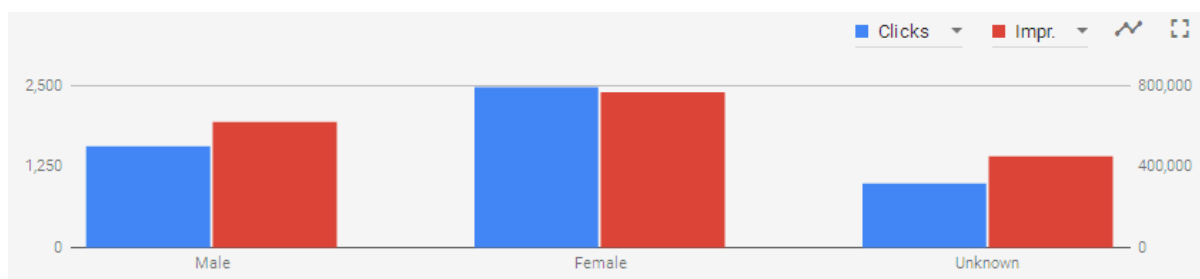

Gender ↑	Clicks	Impr.	CTR	Avg. CPC
Female	2,480	767,594	0.32%	€0.07
Male	1,550	621,380	0.25%	€0.09
Unknown	985	449,271	0.22%	€0.07
Total: Genders	5,015	1,838,245	0.27%	€0.08